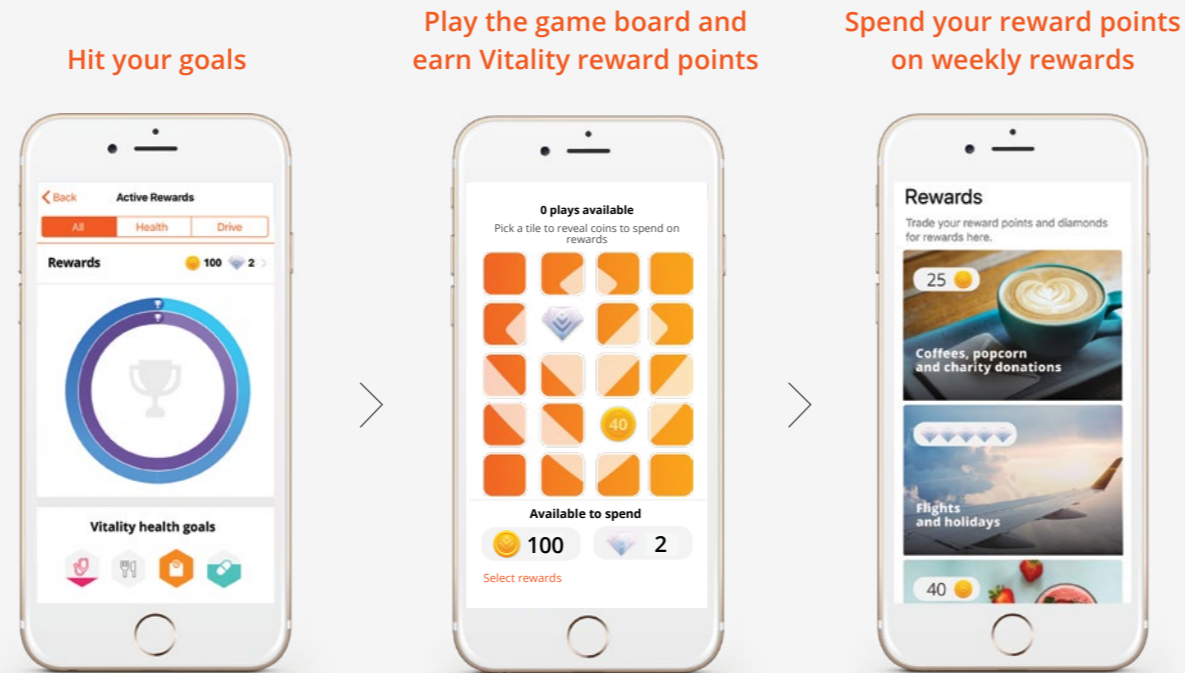

- Accelerating smoothly
- Braking smoothly
- Cornering smoothly
- Driving within the speed limit
- Not using a cellphone while driving

Weight management

Track your progress towards achieving a personalised monthly weight goal

Medicine tracker

Take your chronic medicine on time and as prescribed

Challenge yourself and challenge your friends

Get your friends to join in by challenging them to meet their goals. Track your performance against other members using the in-app dashboard and see how you compare to your friends on the leaderboards.

Get rewarded with Vitality Active Rewards

Every time you achieve an exercise or drive goal, you earn a play on the game board to reveal guaranteed weekly Vitality reward points, diamonds and instant rewards.

Plus, you can **save** your reward points and diamonds over 12 weeks for the choice of BIGGER rewards

Or convert your reward points into Vitality Health points towards your Vitality Health status

Plus, stand a chance to win instant rewards when you uncover a tile: