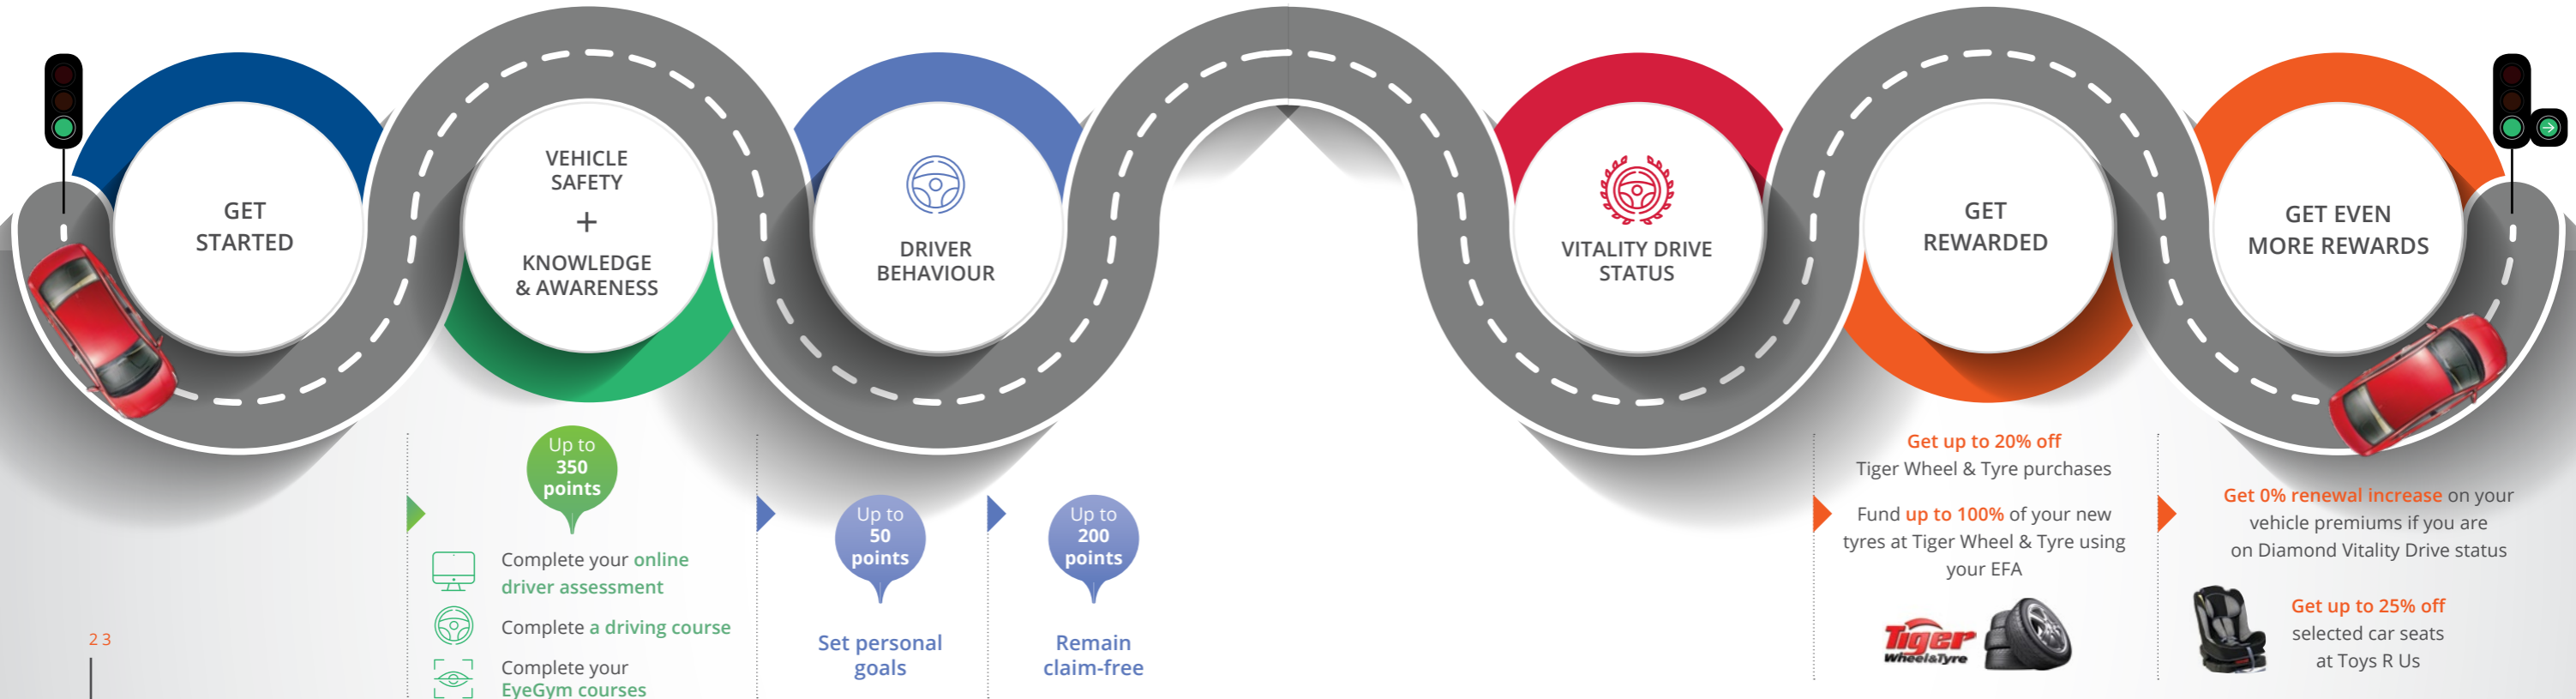

EARN VITALITY DRIVE POINTS

Up to 150 points

Complete your Annual MultiPoint check
Ensure your service history is up to date

DRIVE WELL AND GET REWARDED

Up to 850 points

How to drive well

Smooth acceleration, smooth braking, smooth cornering, driving within the speed limit, reduced night-time driving, low distance driven, no cellphone use

VITALITY DRIVE STATUS

The more points you earn, the higher your Vitality Drive status and the more rewards you get

GET REWARDED

Swipe your Vitality Drive card and get up to 50% (or R800) of your fuel at BP or Shell or Gautrain spend back

Double your fuel rewards and have them paid into your Excess Funder Account (EFA) to fund your car excess

Earn Vitality reward points for driving well and convert them to rewards

Get up to 25% off Uber, Scooter Angels and Road Trip