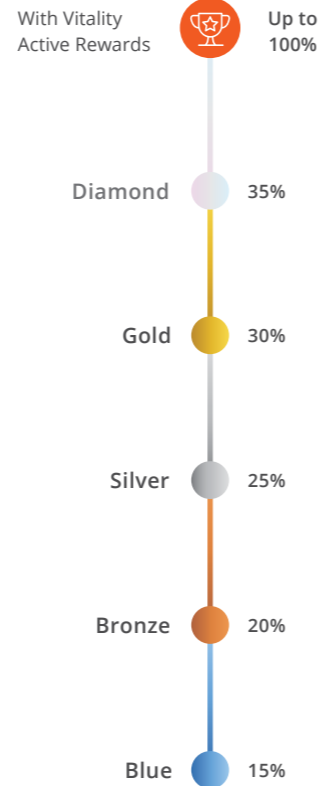

Get rewarded

Vitality travel rewards

Enjoy great travel savings based on your Vitality Health status

Flights

Fly to local, regional and international destinations with British Airways, kulula.com, Emirates and Qantas.

- All Vitality Health members can save up to **35%** on local, regional and international flights (base fare).
- Boost your savings up to **100%** on two local kulula.com bookings (base fare) per year with Vitality Active Rewards.

Vitality Hotel Collection

Save up to **35%** at **over 500** hotels, resorts and bed and breakfasts with the Vitality Hotel Collection.

- Protea Hotel by Marriott®, Sun International, Tsogo Sun and many more.

Vitality car hire

Save up to **35%** at Europcar and Tempest Car Hire.

Use your Discovery Miles to pay for local and international flights and holiday accommodation.