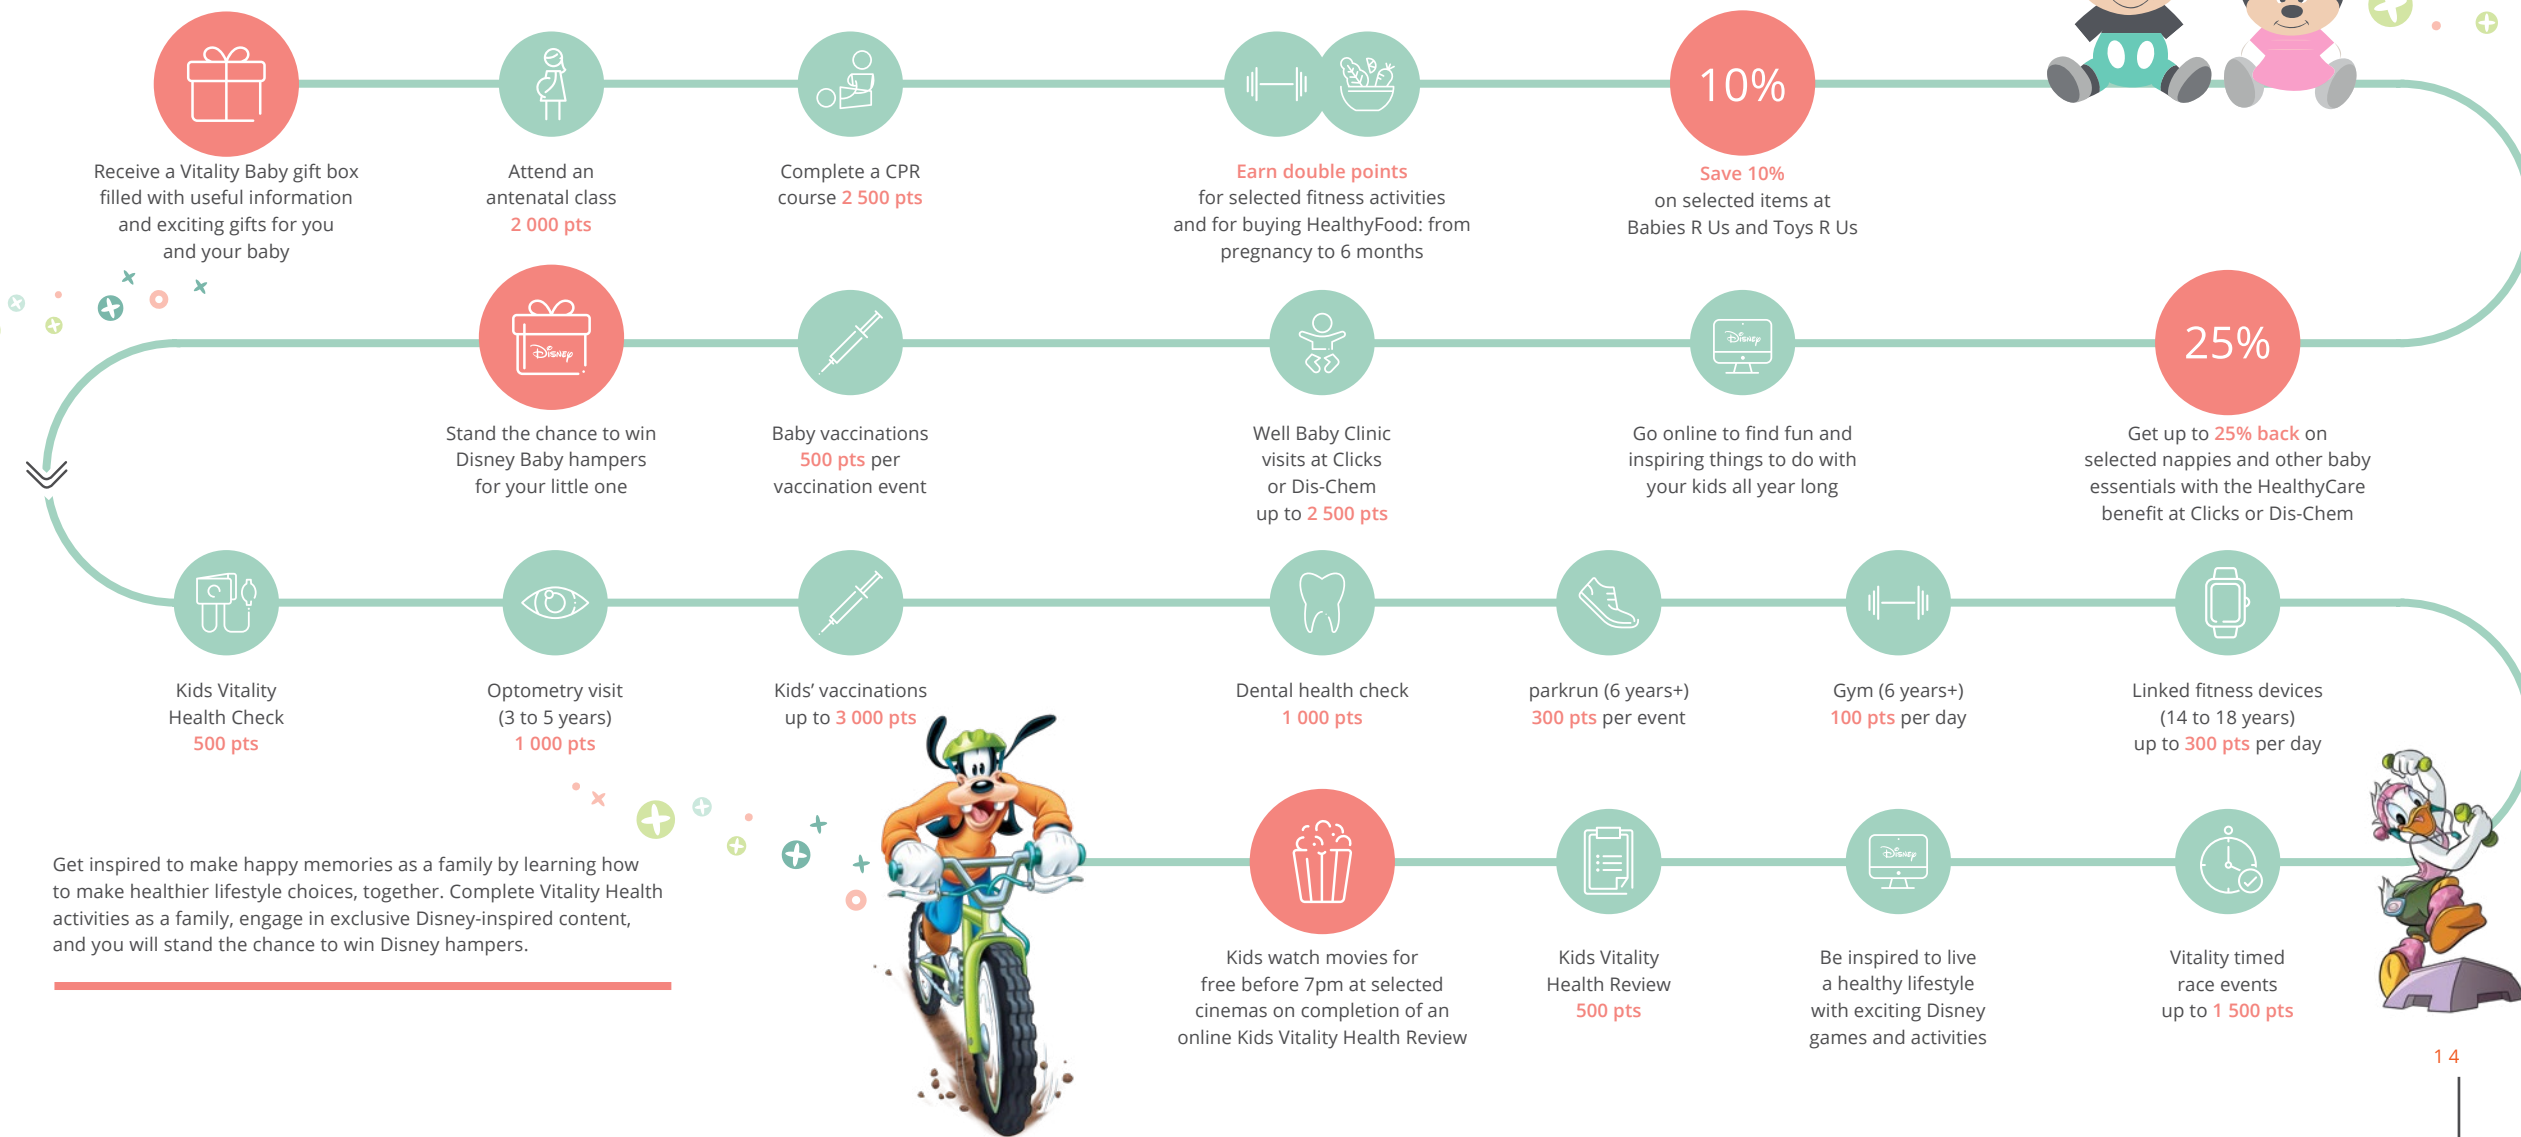

Discovery Vitality and Disney celebrating healthy, happy families

Vitality and Disney nurture healthy families from the start, encouraging good habits in children and ensuring they become healthy adults.

Vitality Baby

1 000 days programme

Activate Vitality Baby to get the best care and rewards, from pregnancy until your child turns two

Vitality Kids

2 to under 18

Habits created during childhood years lay the foundation for healthy habits in adulthood

Vitality Active Rewards

Vitality Active Rewards encourages and rewards you for getting active and driving well.

Plus you can get rewarded for managing your health.

Every time you achieve your weekly exercise and drive goals, you'll earn reward points that can be converted into a range of exciting rewards from coffees and smoothies to shopping rewards and dream holidays.