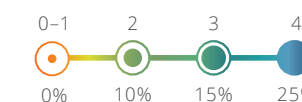

Monthly cash back