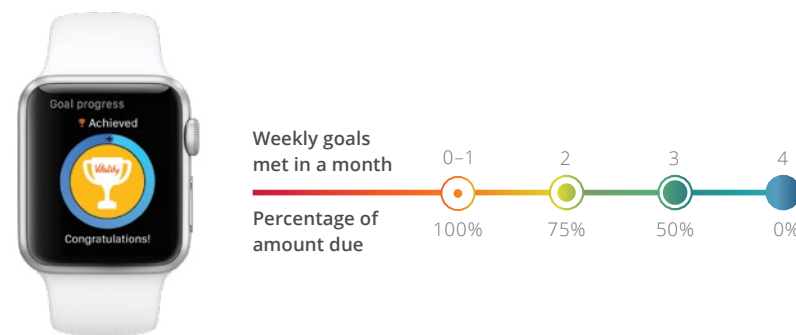

Vitality reward points

Convert your Vitality reward points into Vitality Health points or spend your Vitality reward points and diamonds on weekly coffees, meals, smoothies or shopping vouchers.

01	Convert Vitality reward points into Vitality Health points	Up to 2 500 pts
OR		
02	Spend Vitality rewards points and diamonds	
25	Coffees, popcorn and charity donations	MUGG & BEAN, vida, LAMAL, SK, VITALITY More to Give
40	Smoothies and snacks	LAMAL, vida, MUGG & BEAN, Nando's
100	R100 grocery, meal or shopping rewards	Woolworths, ClicknBuy, CLICKSO, COLCACCHIO, LAMAL, Nando's, Dis-Chem
250 or 2 diamonds	R250 online shopping rewards	SUPERBALIST.COM, loot.co.za, YUPPIECHEF, zando, The Warehouse
500 or 3 diamonds	Spoils and shopping to the value of R500	Sorbet, HIRSCH'S, Incredible CONNECTION, CASHBACK PART, Hanley's
4 diamonds	Gifts and gadgets to the value of R2 000	iStore, Apple, Incredible CONNECTION, sunglasses hut
5 diamonds	Flights and holidays	KULULA.com, Europcar, International, PROTEA HOTELS

Boost your Vitality benefits with Vitality Active Rewards

Vitality Active Rewards with Apple Watch

Reach your monthly goals to fund your Apple Watch in full over 24 months.

The monthly amount you pay is based on the retail price of your Apple Watch at the time of collection from the iStore.