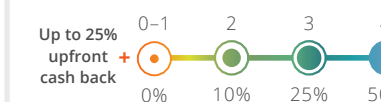

Monthly cash back