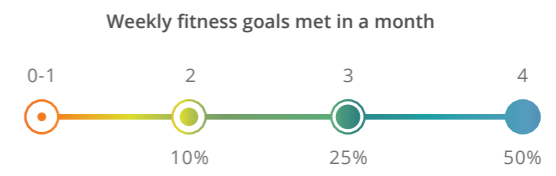

Track your workouts with a Vitality-linked fitness device

Get up to **25%** cash back when you buy one of these devices with **HealthyGear**:

Use your Vitality-linked fitness device to:

- Track steps **up to 100 pts per day**
- Track distance **up to 100 pts per day**
- Track heart rate **up to 300 pts per day**

Boost your cash back

The more active you get and goals you achieve in a month, the more cash back you will receive.

Limits, terms and conditions apply.

Eat healthily

Vitality supports your healthy eating journey, starting with rewarding you for buying HealthyFood when grocery shopping at Pick n Pay and Woolworths.