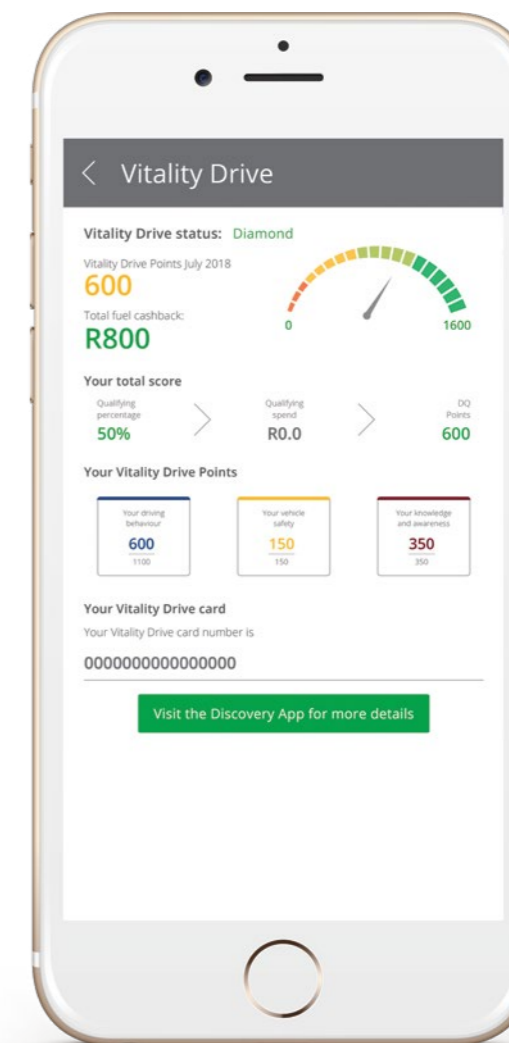

Impact Alert

Get immediate emergency assistance if we detect severe impact to your car, even if we can't get hold of you

Vehicle panic button

Use your smartphone to request immediate emergency assistance

Find my vehicles

Find your vehicles in real time

Weather warnings

Get warnings of imminent bad weather

The Vitality Drive programme

Drive well and get rewarded

JOIN VITALITY DRIVE

Install your DQ-Track
Download the Discovery Insure driving app
Link your Vitality Drive card

EARN VITALITY DRIVE POINTS

Up to 150 points

Complete your Annual MultiPoint check
Ensure your service history is up to date

DRIVE WELL AND GET REWARDED

Up to 850 points

How to drive well

Smooth acceleration, smooth braking, smooth cornering, driving within the speed limit, reduced night-time driving, low distance driven, no cellphone use

VITALITY DRIVE STATUS

The more points you earn, the higher your Vitality Drive status and the more rewards you get

GET REWARDED

Swipe your Vitality Drive card and get up to 50% (or R800) of your fuel at BP or Shell or Gautrain spend back