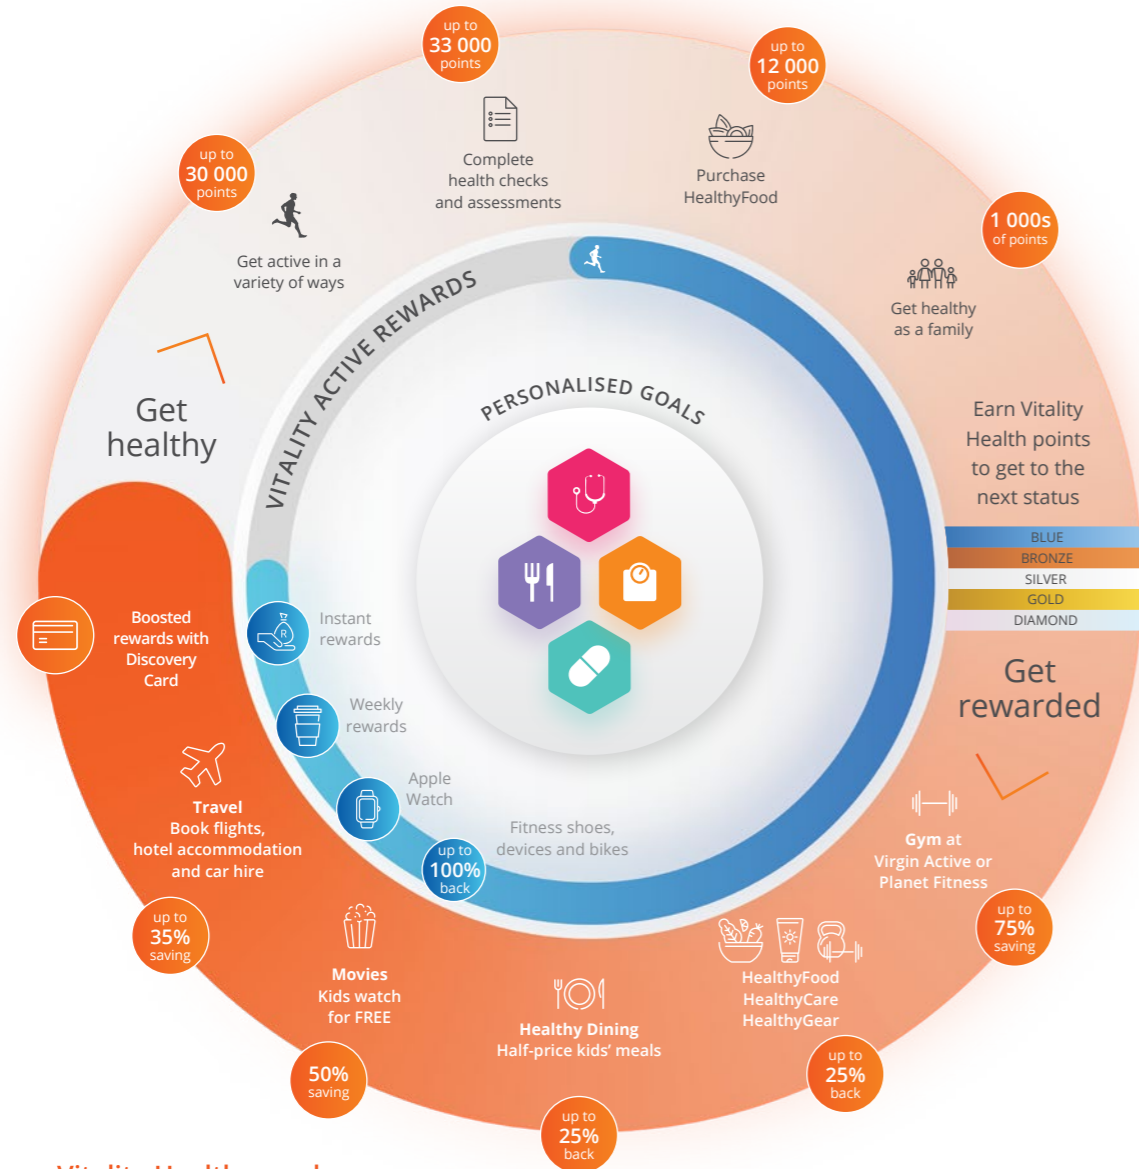

2019

DISCOVERY VITALITY

GET HEALTHY. DRIVE WELL. GET REWARDED.

Discovery Vitality

Vitality is the world's leading science-based behavioural-change programme that encourages and rewards Discovery members for leading a healthier lifestyle and for driving well.

Vitality is made up of two programmes:

The Vitality Health programme
Get rewarded for living well

The Vitality Drive programme
Get rewarded for driving well

Discovery Vitality incentivises and rewards members for engaging in healthy behaviour. In addition to a healthy lifestyle being more enjoyable, it's been proven that Vitality Health members live longer and are less likely to develop lifestyle-related diseases. Added to this, Vitality Drive members have fewer and less severe road accidents.

Great reasons to join Vitality

From discounted movies, flights, cash back on your groceries, fuel, weekly rewards and more, being healthier and driving well has never been more rewarding.

<p>Up to 100% savings on your monthly gym fees</p> <p> </p>		<p>Up to R1 000 cash back per family each month for buying HealthyFood</p> <p> </p>	
	<p>Up to 50% of your fuel spend</p> <p> </p>		<p>Weekly rewards ranging from coffees and smoothies to dream holidays with Vitality Active Rewards</p>
<p>Half-price movies at Ster-Kinekor, PLUS kids watch for FREE before 7pm</p> <p> </p>		<p>Up to 35% savings when you travel. PLUS, save up to 100% on two local flights a year</p> <p> </p>	
	<p>Up to 50% of your Discovery Life premiums back every five years</p>		<p>Up to 25% off Uber trips</p> <p> </p>

...and MORE

The Vitality Health programme

The Vitality Drive programme

Vitality Health members:

Enter a gym every second | Buy 55 000 HealthyFood baskets each day | Earn 126 000 rewards for getting active every week | 320 533 Vitality Health checks a year