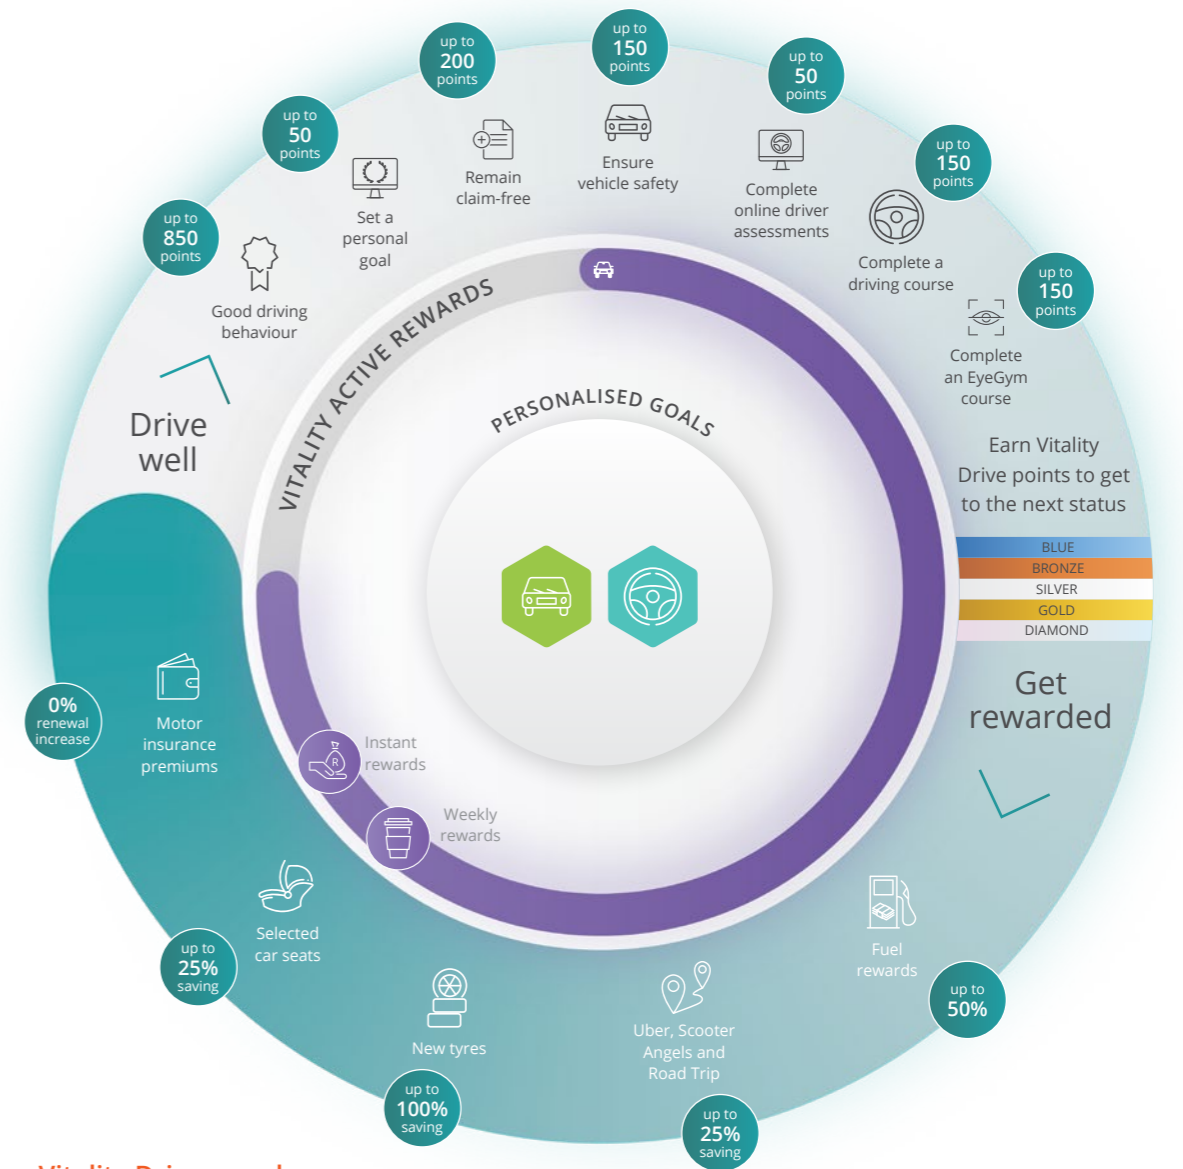

Great reasons to join Vitality

From discounted movies, flights, cash back on your groceries, fuel, weekly rewards and more, being healthier and driving well has never been more rewarding.

<p>Up to 100% savings on your monthly gym fees</p> <p> </p>		<p>Up to R1 000 cash back per family each month for buying HealthyFood</p> <p> </p>	
	<p>Up to 50% of your fuel spend</p> <p> </p>		<p>Weekly rewards ranging from coffees and smoothies to dream holidays with Vitality Active Rewards</p>
<p>Half-price movies at Ster-Kinekor, PLUS kids watch for FREE before 7pm</p> <p> </p>		<p>Up to 35% savings when you travel. PLUS, save up to 100% on two local flights a year</p> <p> </p>	
	<p>Up to 50% of your Discovery Life premiums back every five years</p>		<p>Up to 25% off Uber trips</p> <p> </p>

...and MORE

The Vitality Health programme

The Vitality Drive programme

Vitality Health members:

Enter a gym every second | Buy 55 000 HealthyFood baskets each day | Earn 126 000 rewards for getting active every week | 320 533 Vitality Health checks a year